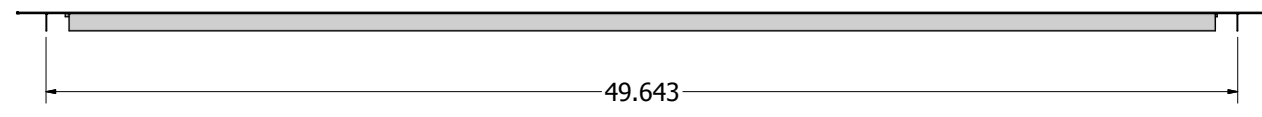

A B C D E

GLOBAL FINISHING SOLUTIONS
12731 NORWAY ROAD
OSSEO, WI 54758 USA
800-848-8738   globalfinishing.com

REV	DATE	APPROVED	DESCRIPTION
-			

DESCRIPTION		SCALE	DRAWN BY	DATE	REVIEW BY	DATE
GF-4 GLASS FRAME-S.SKIN (4-6TUBE)		NTS	AUTO	8/24/2017		
SUBMITTAL SET	REVISION	CUSTOMER	FOR			
1	of	1