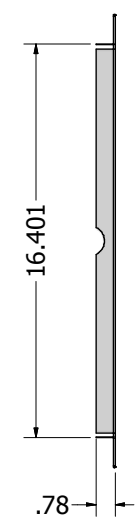

A B C D E

GLOBAL FINISHING SOLUTIONS
12731 NORWAY ROAD
OSSEO, WI 54758 USA
800-848-8738   globalfinishing.com

REV	DATE	APPROVED	DESCRIPTION
-			

DESCRIPTION		SCALE	DRAWN BY	DATE	REVIEW BY	DATE
GF-4 GLASS FRAME-S.SKIN (4-6TUBE)		NTS	AUTO	8/24/2017		
SUBMITTAL SET	REVISION	CUSTOMER	FOR			
1	of	1