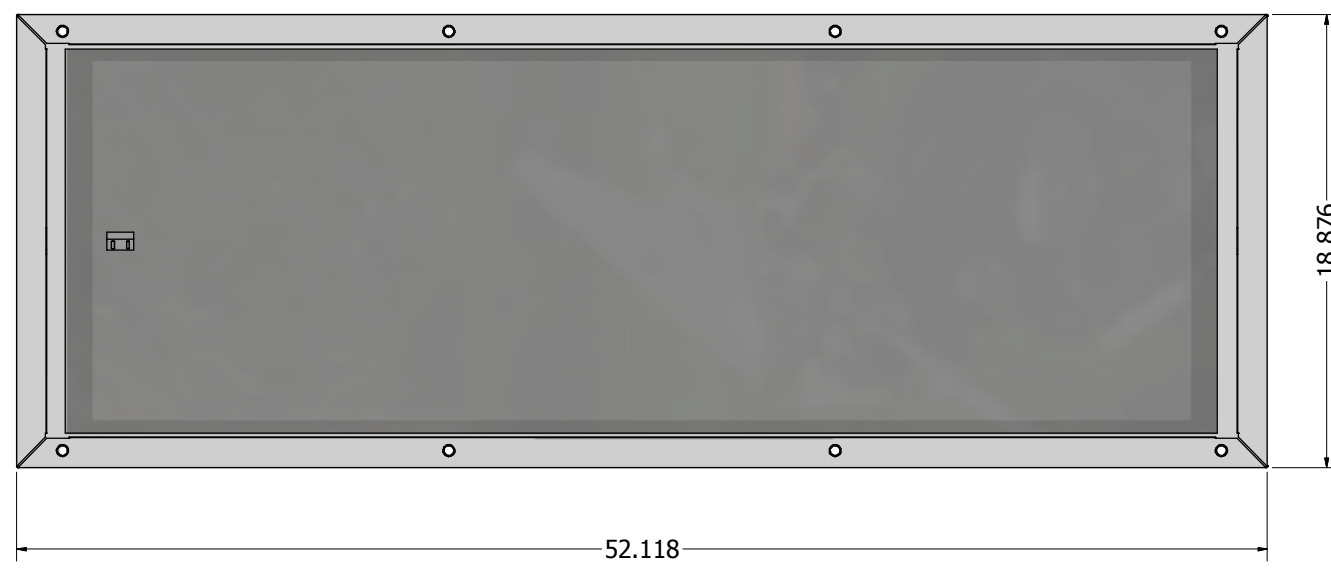

A B C D E

GLOBAL FINISHING SOLUTIONS
12731 NORWAY ROAD
OSSEO, WI 54758 USA
800-848-8738   globalfinishing.com

REV	DATE	APPROVED	DESCRIPTION
-			

DESCRIPTION		SCALE	DRAWN BY	DATE	REVIEW BY	DATE
GF-4 GLASS FRAME-S.SKIN (4-6TUBE)		NTS	AUTO	8/24/2017		
SUBMITTAL SET	REVISION	CUSTOMER	FOR			
1	of	1