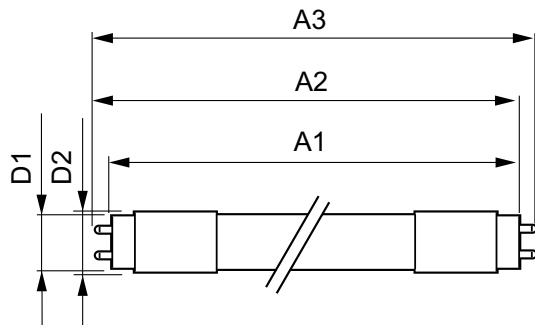

LED InstantFit Lamps

Order code	929001226904
Numerator - Quantity Per Pack	1
Numerator - Packs per outer box	10
Material Nr. (12NC)	929001226904

Net Weight (Piece)	0.230 kg

Warnings and Safety

- Philips LED T8 InstantFit lamps will only operate properly on compatible instant-start ballasts. Please refer to the Philips LED T8 InstantFit Installation Guide, which can be obtained through your local Philips Sales Representative, or visit www.philips.com/tled

Dimensional drawing

Product	D1	D2	A1	A2	A3
16.5T8 LED/48-5000 IF 10/1 UHO	25.68 mm	28 mm	1198 mm	1205 mm	1212 mm

TLED120-277V 16.5W-25/28/32W 5000K G13ND

Photometric data