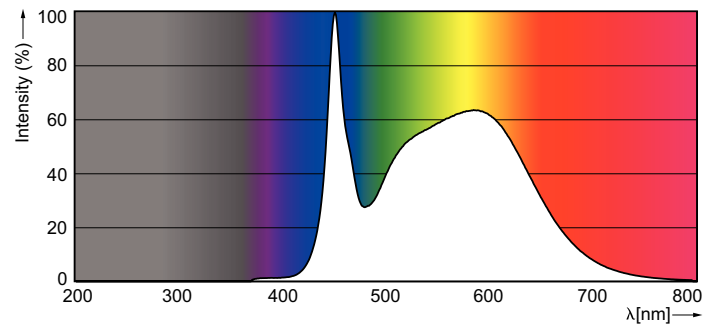

LED InstantFit Lamps

Order code	929001226904
Numerator - Quantity Per Pack	1
Numerator - Packs per outer box	10
Material Nr. (12NC)	929001226904

Net Weight (Piece)	0.230 kg

Warnings and Safety

- Philips LED T8 InstantFit lamps will only operate properly on compatible instant-start ballasts. Please refer to the Philips LED T8 InstantFit Installation Guide, which can be obtained through your local Philips Sales Representative, or visit www.philips.com/tled

Dimensional drawing

Product	D1	D2	A1	A2	A3
16.5T8 LED/48-5000 IF 10/1 UHO	25.68 mm	28 mm	1198 mm	1205 mm	1212 mm

TLED120-277V 16.5W-25/28/32W 5000K G13ND

Photometric data