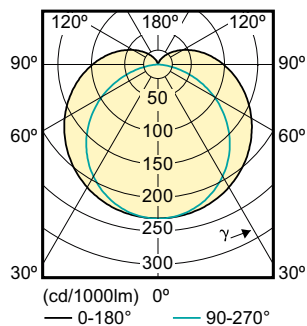

LED InstantFit Lamps

Order code	929001226904
Numerator - Quantity Per Pack	1
Numerator - Packs per outer box	10
Material Nr. (12NC)	929001226904

Net Weight (Piece)	0.230 kg

Warnings and Safety

- Philips LED T8 InstantFit lamps will only operate properly on compatible instant-start ballasts. Please refer to the Philips LED T8 InstantFit Installation Guide, which can be obtained through your local Philips Sales Representative, or visit www.philips.com/tled

Dimensional drawing

Product	D1	D2	A1	A2	A3
16.5T8 LED/48-5000 IF 10/1 UHO	25.68 mm	28 mm	1198 mm	1205 mm	1212 mm

TLED120-277V 16.5W-25/28/32W 5000K G13ND

Photometric data